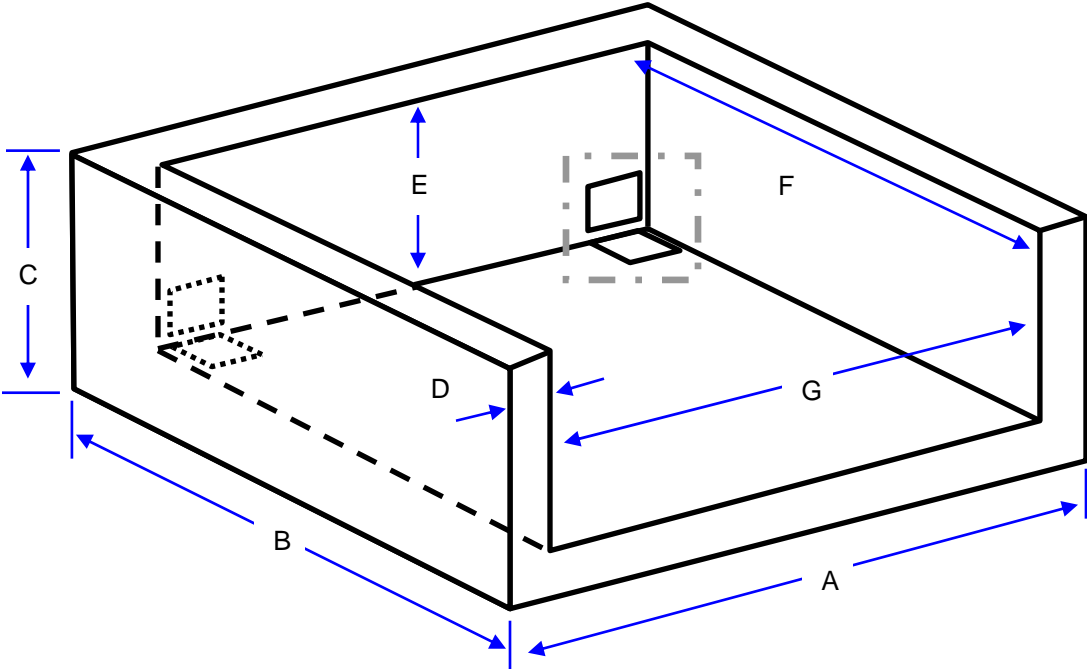

Lynx Professional Grills Product Dimensions

Lynx L18TS & L18TC

	A	B	C	D	E	F	G	H	I	Handles	Container ID	Drawer Opened
L18TC (Frame)	16	24 1/16	17 13/16	26 1/16	3/8	1 1/16						
L18TC (Door)	15 1/16	20 15/16	18 1/16	26 1/16	1	14	13			1 5/8	12 15/16" x 14 3/4"	12 1/2" (Tilted)
L18TS	12 3/8	10 1/2	1 1/2	11 15/16	10 1/16	10	8	4	3/8	1 5/8		

Lynx Professional Grills Product Dimensions

Lynx L16TWL

	A	B	C	D	E	F	G	H	I
L16TWL	16 7/16	10 1/16	15 3/4	8 3/16	14 3/16	7 3/4	11/16	1 5/8	8 1/8

Lynx Professional Grills Product Dimensions

Lynx L30WD & L42CC

	A	B	C	D	E	F	G	H	I	J
L30WD	30	11 5/8	28 1/4	9 7/8	21 1/4	5 5/8	14 1/4	7/8	18	2 1/2
L42CC	41 3/4	21	40 1/8	19	26 1/4	15				

Lynx Professional Grills Product Dimensions

Lynx LIJ's

	A	B	C	D*	E	F	G
LIJ27	33	23 7/8	11 5/8	3 1/4	10 7/16	22 1/2	26 3/8
LIJ30	35 7/8	26 3/8	11 5/8	3 3/8	10 1/2	25 3/16	29 5/16
LIJ36	42	23 3/4	11 5/8	3 3/8	10 7/16	22 5/8	35 3/16
LIJ42	47 3/4	26 3/8	11 5/8	3 3/8	10 1/2	25	41 3/8
LIJ54	59 3/4	26 3/8	11 5/8	3 3/8	10 1/2	25 1/16	53 3/8

* Measurement may vary from left side to right side