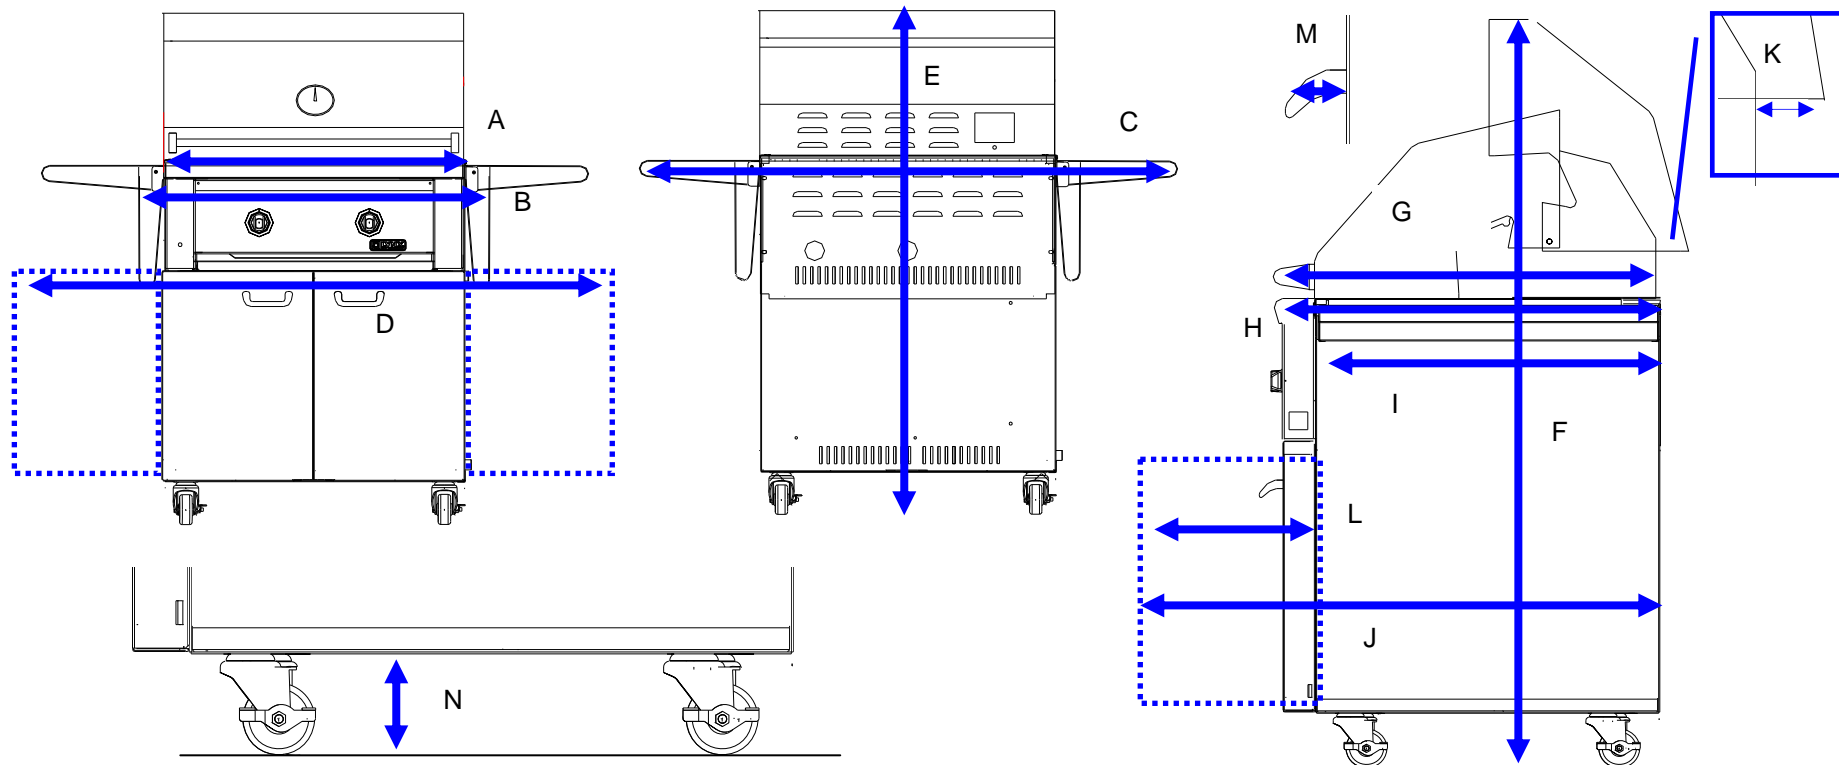

Lynx Professional Grills Product Dimensions

Lynx Professional Grills Product Dimensions

Lynx Freestanding Grills

	A	B	C	D	E	F	G	H	I	J	K	L	M	N
	Width (grill only)	Width (shelves closed)	Width (shelves opened)	Width (doors opened Side)	Height (hd closed to flr)	Height (hd opened to flr)	Depth (hd handles to back)	Depth (bullnose to back)	Depth (firebox ft to bk)	Depth (door opened fwd)	Opened hood extended	Drawer Opened to grill	Drawer Handles Protrusion	Caster (floor to grill)
27" Freestanding	27	33 1/2	52 1/2	54 5/16	48 5/8	57 5/8	25 3/4	25 5/8	22 7/8	36 7/16	1/2	13 11/16	1 1/4	3 1/4
30" Freestanding	30	35 15/16	55 1/2	60 5/16	50 9/16	61 1/8	28 1/8	28 5/16	25 5/16	40 5/16	1 13/16	15 1/8	1 5/8	4 1/8
36" Freestanding	36	42 1/4	61 1/2	72 1/4	50 1/4	59	26 1/8	25 7/8	22 4/5	40 3/4	1 3/4	N/A	1 5/8	4 1/8
42" Freestanding	42	48 1/2	67 5/8	82 7/8	50 1/4	61	28 1/8	28 3/8	25 3/8	43 1/8	1 3/4	15 5/8	1 5/8	4 1/8
54" Freestanding	54	60 1/2	79 5/8	90 1/4	50 1/4	60 7/8	28 1/8	28 3/8	25 5/16	43 1/8	1 3/4	15 5/8	1 5/8	4 1/8

Lynx Professional Grills Product Dimensions

Lynx Built-In Grills

	A	B	C	D	E	F	G	H	I	J	K	L	M	N
	Width (grill only)	Width (shelves closed)	Width (shelves opened)	Width (doors opened Side)	Height (hd closed to flr)	Height (hd opened to flr)	Depth (hd handles to back)	Depth (bullnose to back)	Depth (firebox ft to bk)	Depth (door opened fwd)	Opened hood extended	Drawer Opened to grill	Drawer Handles Protrusion	Caster (floor to grill)
27" Built-in	27				24 5/8	33 3/8	25 13/16	25 11/16			1 1/16			
30" Built-in	30				25 5/16	36 1/8	28 1/16	28 7/16			1 13/16			
36" Built-in	36				25	33 3/4	26 3/16	25 7/8			1 13/16			
42" Built-in	42				25 1/4	35 15/16	28 1/8	28 7/8			1 13/16			
54" Built-in	54				25 1/4	36	28	28 3/8			1 13/16			

* Measurement may vary from left side to right side