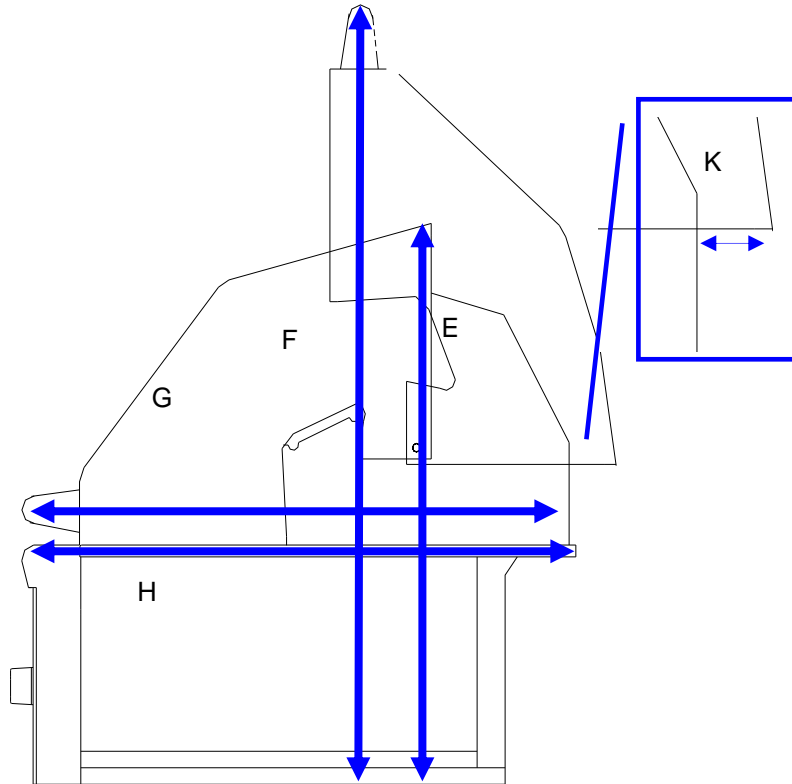

Lynx Professional Grills Product Dimensions

Lynx Professional Grills Product Dimensions

Lynx Freestanding Grills

	A	B	C	D	E	F	G	H	I	J	K	L	M	N
	Width (grill only)	Width (shelves closed)	Width (shelves opened)	Width (doors opened Side)	Height (hd closed to flr)	Height (hd opened to flr)	Depth (hd handles to back)	Depth (bullnose to back)	Depth (firebox ft to bk)	Depth (door opened fwd)	Opened hood extended	Drawer Opened to grill	Drawer Handles Protrusion	Caster (floor to grill)
27" Freestanding	27	33 1/2	52 1/2	54 5/16	48 5/8	57 5/8	25 3/4	25 5/8	22 7/8	36 7/16	1/2	13 11/16	1 1/4	3 1/4
30" Freestanding	30	35 15/16	55 1/2	60 5/16	50 9/16	61 1/8	28 1/8	28 5/16	25 5/16	40 5/16	1 13/16	15 1/8	1 5/8	4 1/8
36" Freestanding	36	42 1/4	61 1/2	72 1/4	50 1/4	59	26 1/8	25 7/8	22 4/5	40 3/4	1 3/4	N/A	1 5/8	4 1/8
42" Freestanding	42	48 1/2	67 5/8	82 7/8	50 1/4	61	28 1/8	28 3/8	25 3/8	43 1/8	1 3/4	15 5/8	1 5/8	4 1/8
54" Freestanding	54	60 1/2	79 5/8	90 1/4	50 1/4	60 7/8	28 1/8	28 3/8	25 5/16	43 1/8	1 3/4	15 5/8	1 5/8	4 1/8

Lynx Professional Grills Product Dimensions

Lynx Built-In Grills

	A	B	C	D	E	F	G	H	I	J	K	L	M	N
	Width (grill only)	Width (shelves closed)	Width (shelves opened)	Width (doors opened Side)	Height (hd closed to flr)	Height (hd opened to flr)	Depth (hd handles to back)	Depth (bullnose to back)	Depth (firebox ft to bk)	Depth (door opened fwd)	Opened hood extended	Drawer Opened to grill	Drawer Handles Protrusion	Caster (floor to grill)
27" Built-in	27				24 5/8	33 3/8	25 13/16	25 11/16			1 1/16			
30" Built-in	30				25 5/16	36 1/8	28 1/16	28 7/16			1 13/16			
36" Built-in	36				25	33 3/4	26 3/16	25 7/8			1 13/16			
42" Built-in	42				25 1/4	35 15/16	28 1/8	28 7/8			1 13/16			
54" Built-in	54				25 1/4	36	28	28 3/8			1 13/16			

* Measurement may vary from left side to right side