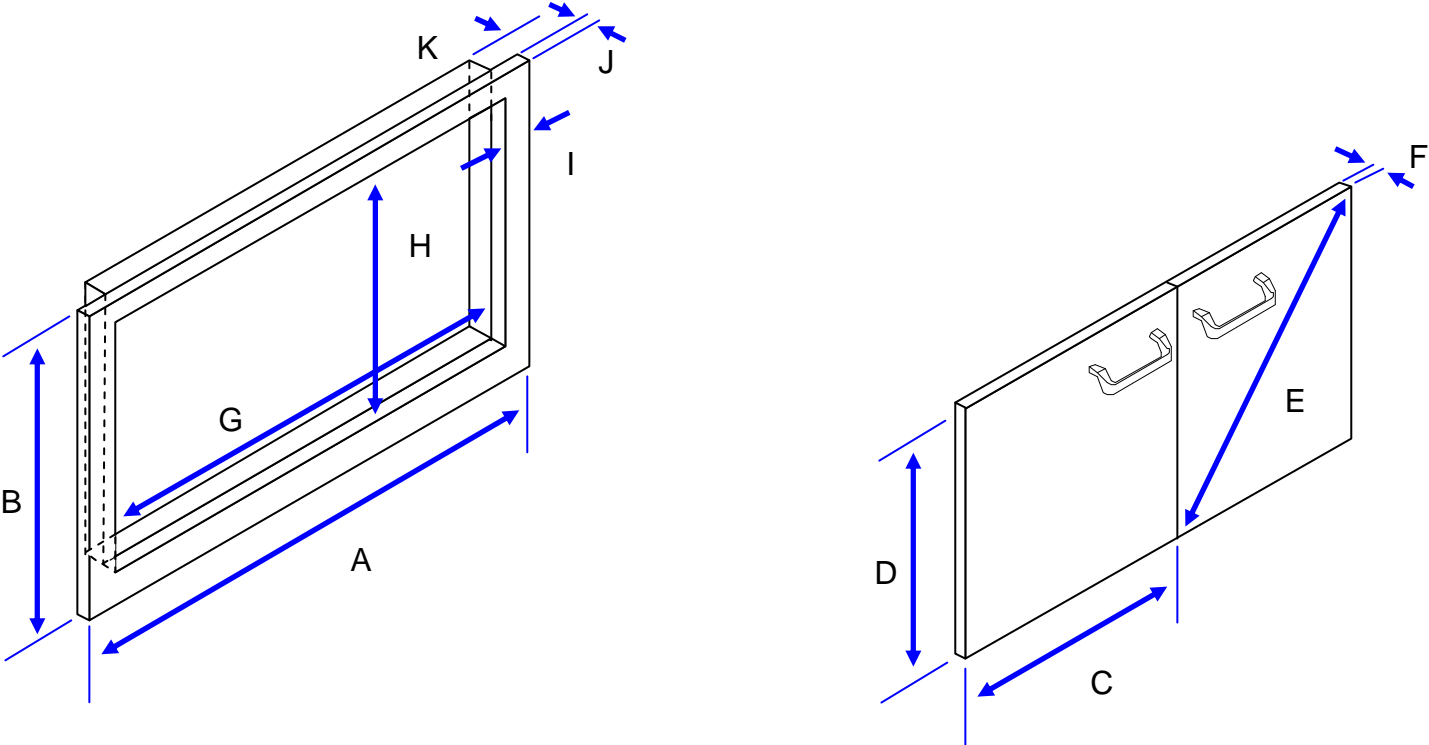

Lynx Professional Grills Product Dimensions

Lynx Built-In Grills

	A	B	C	D	E	F	G	H	I	J	K	L	M	N
	Width (grill only)	Width (shelves closed)	Width (shelves opened)	Width (doors opened Side)	Height (hd closed to flr)	Height (hd opened to flr)	Depth (hd handles to back)	Depth (bullnose to back)	Depth (firebox ft to bk)	Depth (door opened fwd)	Opened hood extended	Drawer Opened to grill	Drawer Handles Protrusion	Caster (floor to grill)
27" Built-in	27				24 5/8	33 3/8	25 13/16	25 11/16			1 1/16			
30" Built-in	30				25 5/16	36 1/8	28 1/16	28 7/16			1 13/16			
36" Built-in	36				25	33 3/4	26 3/16	25 7/8			1 13/16			
42" Built-in	42				25 1/4	35 15/16	28 1/8	28 7/8			1 13/16			
54" Built-in	54				25 1/4	36	28	28 3/8			1 13/16			

Lynx Professional Grills Product Dimensions

Lynx LUD's

	A	B	C	D	E	F	G	H	I	J	Handles
LUD-E	13	21 1/16	13	8 1/4	11 15/16	26	24 1/16	2 1/16	2 1/16	18 15/16	1 5/8
LUD-XL-1	18 1/8	22 11/16	18	10 1/8	17 1/8	26 1/4	24	2	2 3/16	18 1/16	1 5/8

Lynx Professional Grills Product Dimensions

Lynx LDR's

	A	B	C	D	E	F	G	H	I	J	K	Handles
LDR-21-1 L/R	23 5/8	23 1/4				1	21 1/8	20 3/4	1 1/4	1 1/8	1 3/8	1 5/8
LDR-27-1	29 11/16	23 1/4	13 7/16	20 7/16	24 3/8	1	27 3/16	20 3/4	1 1/4	1 1/8	1 3/8	1 5/8
LDR-30-1	32 5/8	23 1/4	14 7/8	20 7/16	25 1/4	1	30 3/16	20 3/4	1 1/4	1 1/8	1 3/8	1 5/8
LDR-36-1	38 5/8	23 1/4	17 7/8	20 7/16	27 1/4	1	36 1/8	20 3/4	1 1/4	1 1/8	1 3/8	1 5/8
LDR-42-1	44 5/8	23 1/4	20 7/8	20 7/16	29 3/16	1	42 1/8	20 3/4	1 1/4	1 1/8	1 3/8	1 5/8