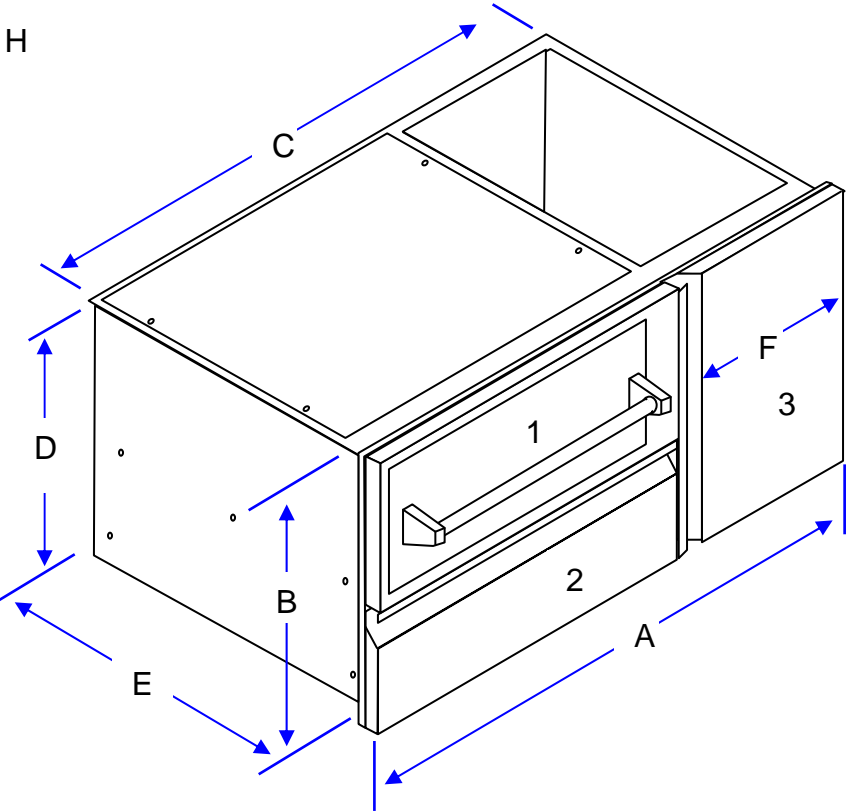

Lynx Professional Grills Product Dimensions

Lynx L18TS & L18TC

	A	B	C	D	E	F	G	H	I	Handles	Container ID	Drawer Opened
L18TC (Frame)	16	24 1/16	17 13/16	26 1/16	3/8	1 1/16						
L18TC (Door)	15 1/16	20 15/16	18 1/16	26 1/16	1	14	13			1 5/8	12 15/16" x 14 3/4"	12 1/2" (Tilted)
L18TS	12 3/8	10 1/2	1 1/2	11 15/16	10 1/16	10	8	4	3/8	1 5/8		

Lynx Professional Grills Product Dimensions

Lynx L16TWL

	A	B	C	D	E	F	G	H	I
L16TWL	16 7/16	10 1/16	15 3/4	8 3/16	14 3/16	7 3/4	11/16	1 5/8	8 1/8

Lynx Professional Grills Product Dimensions

Lynx L30WD & L42CC

	A	B	C	D	E	F	G	H	I	J
L30WD	30	11 5/8	28 1/4	9 7/8	21 1/4	5 5/8	14 1/4	7/8	18	2 1/2
L42CC	41 3/4	21	40 1/8	19	26 1/4	15				

Lynx Professional Grills Product Dimensions

Lynx LIJ's

	A	B	C	D*	E	F	G
LIJ27	33	23 7/8	11 5/8	3 1/4	10 7/16	22 1/2	26 3/8
LIJ30	35 7/8	26 3/8	11 5/8	3 3/8	10 1/2	25 3/16	29 5/16
LIJ36	42	23 3/4	11 5/8	3 3/8	10 7/16	22 5/8	35 3/16
LIJ42	47 3/4	26 3/8	11 5/8	3 3/8	10 1/2	25	41 3/8
LIJ54	59 3/4	26 3/8	11 5/8	3 3/8	10 1/2	25 1/16	53 3/8

* Measurement may vary from left side to right side