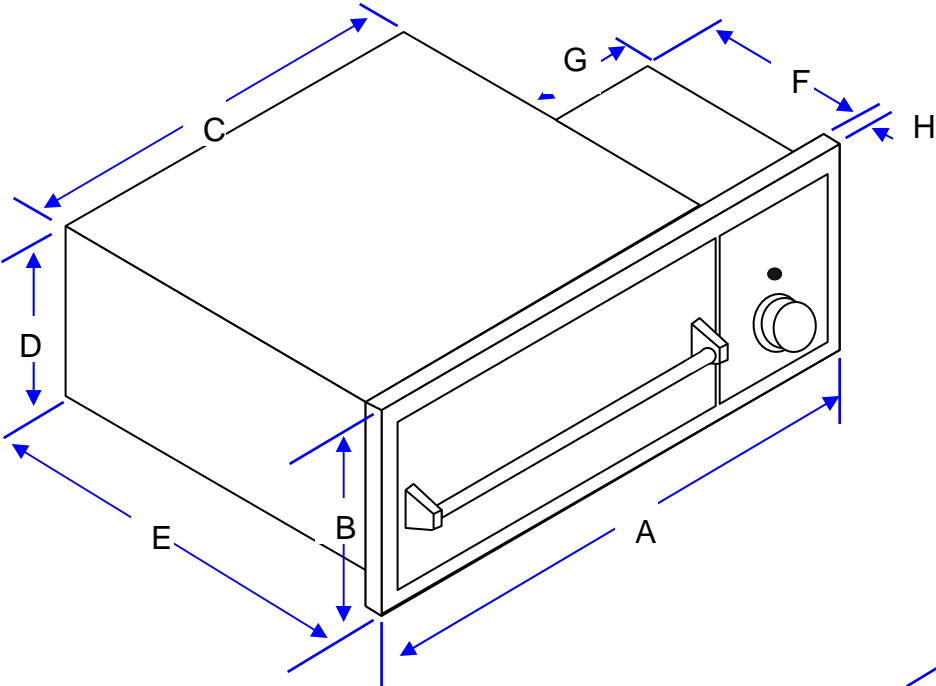

Lynx Professional Grills Product Dimensions

Lynx L18TS & L18TC

	A	B	C	D	E	F	G	H	I	Handles	Container ID	Drawer Opened
L18TC (Frame)	16	24 1/16	17 13/16	26 1/16	3/8	1 1/16						
L18TC (Door)	15 1/16	20 15/16	18 1/16	26 1/16	1	14	13			1 5/8	12 15/16" x 14 3/4"	12 1/2" (Tilted)
L18TS	12 3/8	10 1/2	1 1/2	11 15/16	10 1/16	10	8	4	3/8	1 5/8		

Lynx Professional Grills Product Dimensions

Lynx L16TWL

	A	B	C	D	E	F	G	H	I
L16TWL	16 7/16	10 1/16	15 3/4	8 3/16	14 3/16	7 3/4	11/16	1 5/8	8 1/8

Lynx Professional Grills Product Dimensions

Lynx L30WD & L42CC

	A	B	C	D	E	F	G	H	I	J
L30WD	30	11 5/8	28 1/4	9 7/8	21 1/4	5 5/8	14 1/4	7/8	18	2 1/2
L42CC	41 3/4	21	40 1/8	19	26 1/4	15				

Lynx Professional Grills Product Dimensions

Lynx LIJ's

	A	B	C	D*	E	F	G
LIJ27	33	23 7/8	11 5/8	3 1/4	10 7/16	22 1/2	26 3/8
LIJ30	35 7/8	26 3/8	11 5/8	3 3/8	10 1/2	25 3/16	29 5/16
LIJ36	42	23 3/4	11 5/8	3 3/8	10 7/16	22 5/8	35 3/16
LIJ42	47 3/4	26 3/8	11 5/8	3 3/8	10 1/2	25	41 3/8
LIJ54	59 3/4	26 3/8	11 5/8	3 3/8	10 1/2	25 1/16	53 3/8

* Measurement may vary from left side to right side