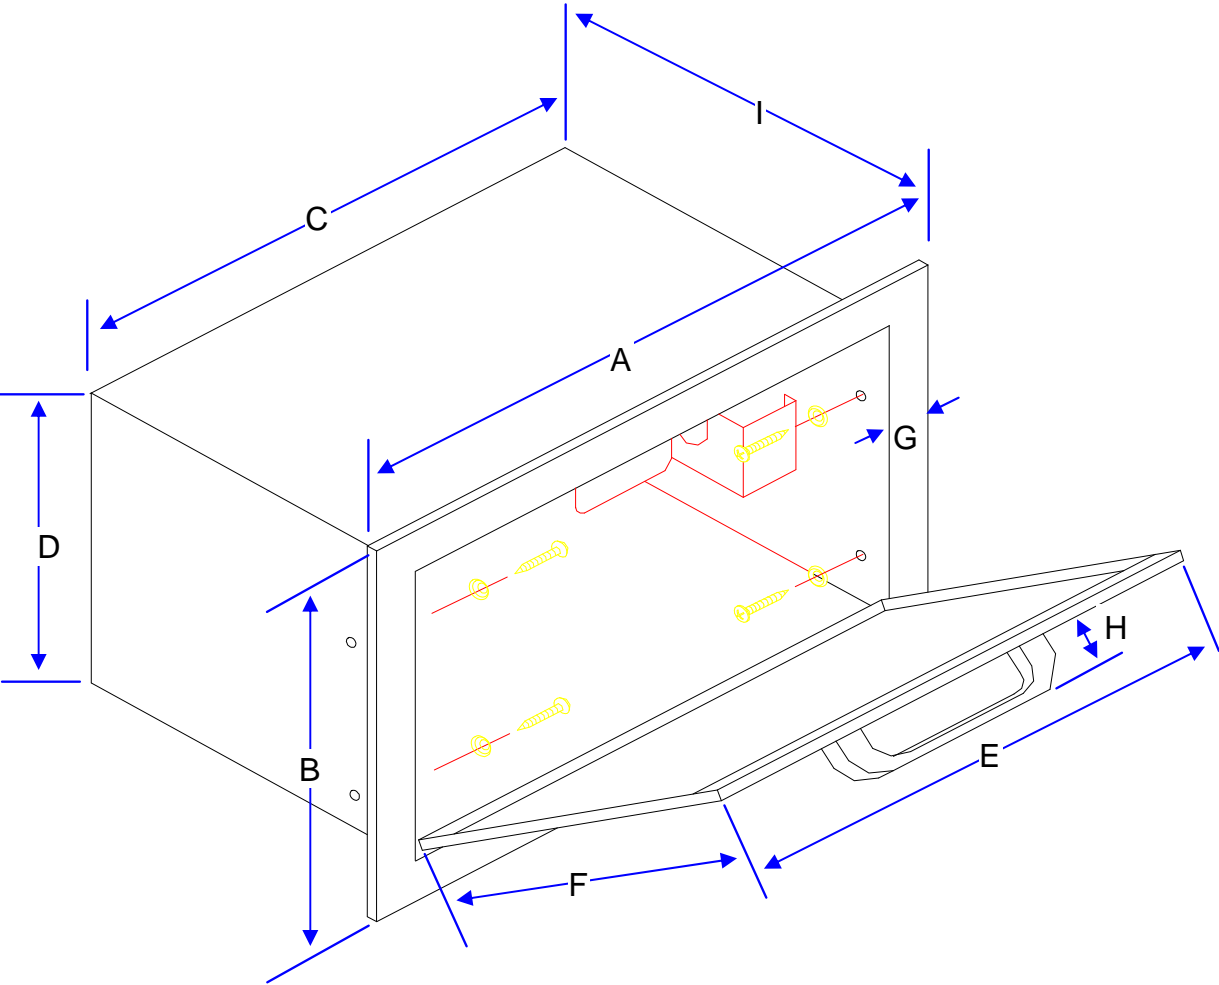

Lynx Professional Grills Product Dimensions

Lynx CS-30

	A	B	C	D	E	F	G	H	I	J	K	L	M	N	O	P	Q	Handles
CS30		30						26 3/8	13 1/8						22 5/8	11	4 1/8	
CS30F	36	30	12 7/8	55 1/2	36 1/4	60 1/4	4	26 3/8	13 1/8	50 1/4	36 1/4	32	37 3/4	25 1/4	22 5/8	11	4 1/8	1 5/8
CS30FS	36	30	12 7/8	55 1/2	36 1/4	60 1/4	4	26 3/8	13 1/8	50 1/4	36 1/4	32	37 3/4	25 1/4	22 5/8	11	4 1/8	1 5/8

Lynx Professional Grills Product Dimensions

Lynx L18TS & L18TC

	A	B	C	D	E	F	G	H	I	Handles	Container ID	Drawer Opened
L18TC (Frame)	16	24 1/16	17 13/16	26 1/16	3/8	1 1/16						
L18TC (Door)	15 1/16	20 15/16	18 1/16	26 1/16	1	14	13			1 5/8	12 15/16" x 14 3/4"	12 1/2" (Tilted)
L18TS	12 3/8	10 1/2	1 1/2	11 15/16	10 1/16	10	8	4	3/8	1 5/8		

Lynx Professional Grills Product Dimensions

Lynx L16TWL

	A	B	C	D	E	F	G	H	I
L16TWL	16 7/16	10 1/16	15 3/4	8 3/16	14 3/16	7 3/4	11/16	1 5/8	8 1/8

Lynx Professional Grills Product Dimensions

Lynx L30WD & L42CC

* Measurement may vary from left side to right side