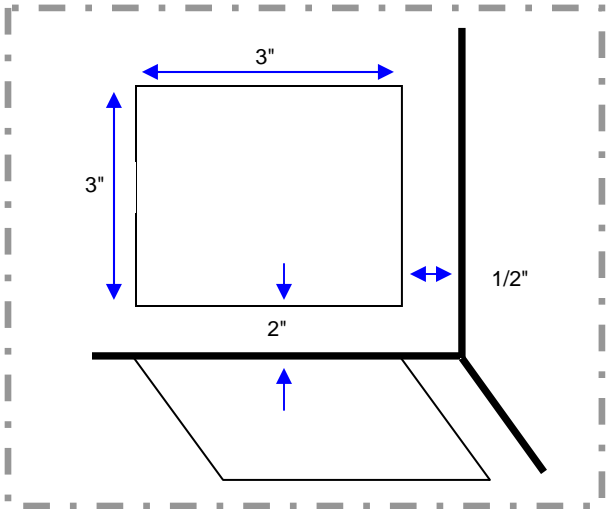

Lynx Professional Grills Product Dimensions

Lynx L18TS & L18TC

	A	B	C	D	E	F	G	H	I	Handles	Container ID	Drawer Opened
L18TC (Frame)	16	24 1/16	17 13/16	26 1/16	3/8	1 1/16						
L18TC (Door)	15 1/16	20 15/16	18 1/16	26 1/16	1	14	13			1 5/8	12 15/16" x 14 3/4"	12 1/2" (Tilted)
L18TS	12 3/8	10 1/2	1 1/2	11 15/16	10 1/16	10	8	4	3/8	1 5/8		

Lynx Professional Grills Product Dimensions

Lynx L16TWL

	A	B	C	D	E	F	G	H	I
L16TWL	16 7/16	10 1/16	15 3/4	8 3/16	14 3/16	7 3/4	11/16	1 5/8	8 1/8

Lynx Professional Grills Product Dimensions

Lynx L30WD & L42CC

	A	B	C	D	E	F	G	H	I	J
L30WD	30	11 5/8	28 1/4	9 7/8	21 1/4	5 5/8	14 1/4	7/8	18	2 1/2
L42CC	41 3/4	21	40 1/8	19	26 1/4	15				

Lynx Professional Grills Product Dimensions

Lynx LIJ's

	A	B	C	D*	E	F	G
LIJ27	33	23 7/8	11 5/8	3 1/4	10 7/16	22 1/2	26 3/8
LIJ30	35 7/8	26 3/8	11 5/8	3 3/8	10 1/2	25 3/16	29 5/16
LIJ36	42	23 3/4	11 5/8	3 3/8	10 7/16	22 5/8	35 3/16
LIJ42	47 3/4	26 3/8	11 5/8	3 3/8	10 1/2	25	41 3/8
LIJ54	59 3/4	26 3/8	11 5/8	3 3/8	10 1/2	25 1/16	53 3/8

* Measurement may vary from left side to right side