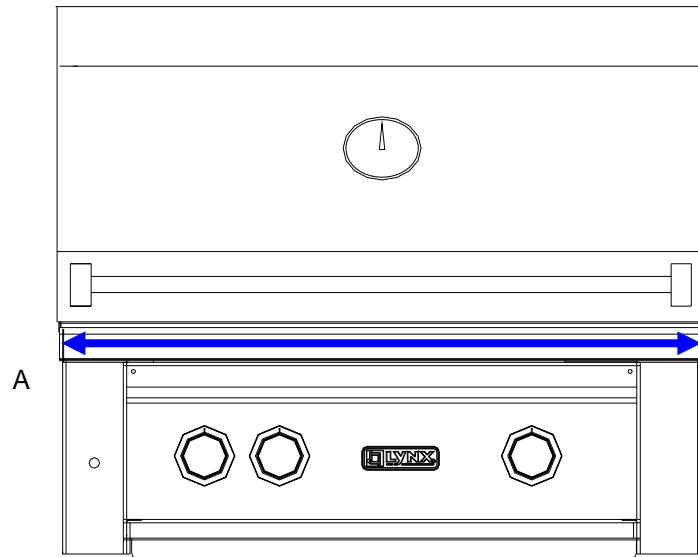

Lynx Professional Grills Product Dimensions

Lynx Professional Grills Product Dimensions

Lynx Freestanding Grills

	A	B	C	D	E	F	G	H	I	J	K	L	M	N
	Width (grill only)	Width (shelves closed)	Width (shelves opened)	Width (doors opened Side)	Height (hd closed to flr)	Height (hd opened to flr)	Depth (hd handles to back)	Depth (bullnose to back)	Depth (firebox ft to bk)	Depth (door opened fwd)	Opened hood extended	Drawer Opened to grill	Drawer Handles Protrusion	Caster (floor to grill)
27" Freestanding	27	33 1/2	52 1/2	54 5/16	48 5/8	57 5/8	25 3/4	25 5/8	22 7/8	36 7/16	1/2	13 11/16	1 1/4	3 1/4
30" Freestanding	30	35 15/16	55 1/2	60 5/16	50 9/16	61 1/8	28 1/8	28 5/16	25 5/16	40 5/16	1 13/16	15 1/8	1 5/8	4 1/8
36" Freestanding	36	42 1/4	61 1/2	72 1/4	50 1/4	59	26 1/8	25 7/8	22 4/5	40 3/4	1 3/4	N/A	1 5/8	4 1/8
42" Freestanding	42	48 1/2	67 5/8	82 7/8	50 1/4	61	28 1/8	28 3/8	25 3/8	43 1/8	1 3/4	15 5/8	1 5/8	4 1/8
54" Freestanding	54	60 1/2	79 5/8	90 1/4	50 1/4	60 7/8	28 1/8	28 3/8	25 5/16	43 1/8	1 3/4	15 5/8	1 5/8	4 1/8

Lynx Professional Grills Product Dimensions

Lynx Built-In Grills

	A	B	C	D	E	F	G	H	I	J	K	L	M	N
	Width (grill only)	Width (shelves closed)	Width (shelves opened)	Width (doors opened Side)	Height (hd closed to flr)	Height (hd opened to flr)	Depth (hd handles to back)	Depth (bullnose to back)	Depth (firebox ft to bk)	Depth (door opened fwd)	Opened hood extended	Drawer Opened to grill	Drawer Handles Protrusion	Caster (floor to grill)
27" Built-in	27				24 5/8	33 3/8	25 13/16	25 11/16			1 1/16			
30" Built-in	30				25 5/16	36 1/8	28 1/16	28 7/16			1 13/16			
36" Built-in	36				25	33 3/4	26 3/16	25 7/8			1 13/16			
42" Built-in	42				25 1/4	35 15/16	28 1/8	28 7/8			1 13/16			
54" Built-in	54				25 1/4	36	28	28 3/8			1 13/16			