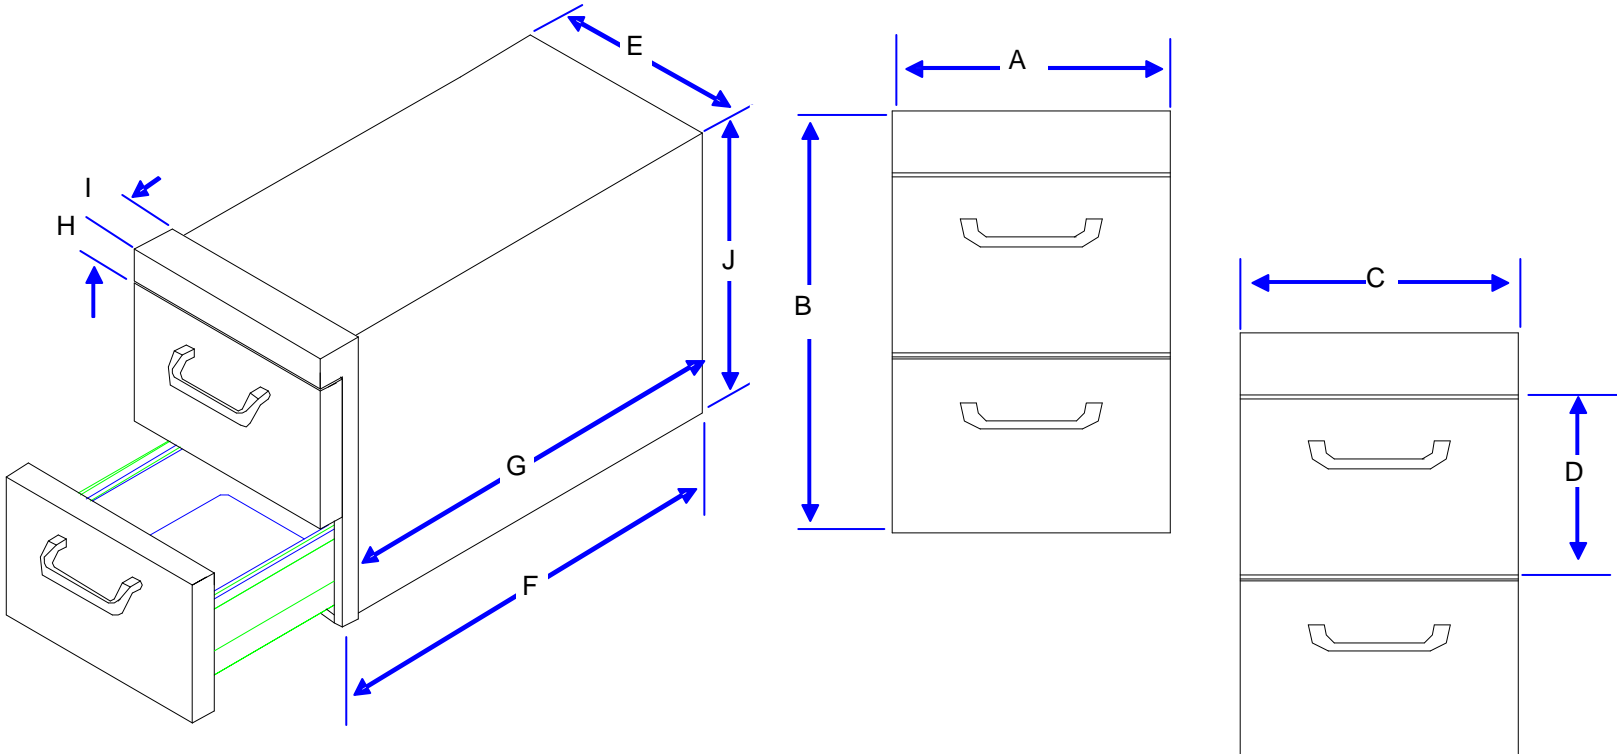

Lynx Professional Grills Product Dimensions

Lynx LUD's

	A	B	C	D	E	F	G	H	I	J	Handles
LUD-E	13	21 1/16	13	8 1/4	11 15/16	26	24 1/16	2 1/16	2 1/16	18 15/16	1 5/8
LUD-XL-1	18 1/8	22 11/16	18	10 1/8	17 1/8	26 1/4	24	2	2 3/16	18 1/16	1 5/8